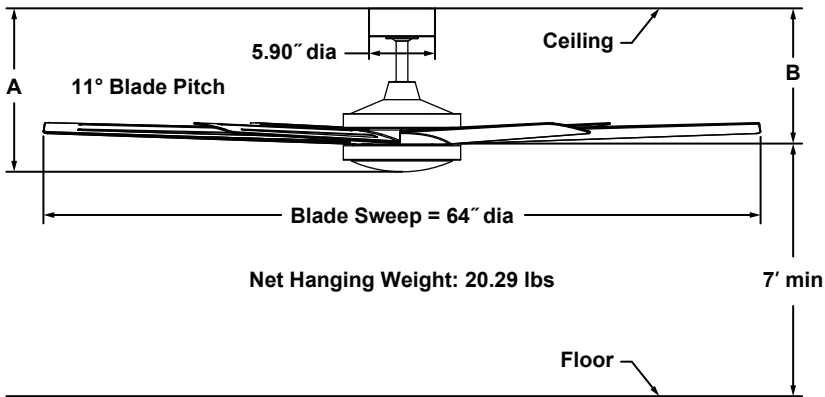

BRAWN™**FPD6605******64" Ceiling Fan**

featuring KwikWire easy connection

INSTALLATION REQUIREMENTS:

Fan must be attached to a securely anchored electrical junction box capable of withstanding a load of at least 35 lbs.

LIGHTING OPTIONS:

One 30-watt CCT LED (Warm/Natural/Cool) included.

DOWNROD OPTIONS:

Fan comes with a 1" dia. x 6" long downrod (DR1-6). Optional downrods are available in 12", 18", 24", 36", 48", 60" and 72" lengths. A downrod coupler is available for installations requiring a downrod longer than 72". Fan can be mounted on a sloped ceiling up to 27°. Most sloped ceiling installations require a standard 24" downrod or longer downrod. Optional sloped ceiling ball kits (SCB1-52) are available for slope angles greater than 27° and up to 42°. Optional close-to-ceiling kit is available as well — sold separately. Call technical support for more information.