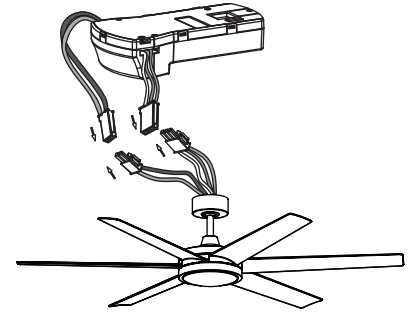

BRAWN™**FPD6605******64" Ceiling Fan**

featuring KwikWire easy connection

INSTALLATION REQUIREMENTS:

Fan must be attached to a securely anchored electrical junction box capable of withstanding a load of at least 35 lbs.

ELECTRICAL REQUIREMENTS:

Requires a grounded electrical supply line of 120 volts AC, 60 Hz, 15 amp circuit.

MOTOR SPECS:

DC126 x 12 sensorless DC motor is designed for optimal performance with this fan.

BLADE SET:

A set of six 29" composite blades is included.

CONTROL OPTIONS:

A WiFi receiver and TR305 hand-held remote control are included. Push button remote control with 16 fan speeds, fresh air, reverse, ON/OFF dimmer light levels, CCT Select (correlated color temperature selection), fan/light timer, home away, safe exit and off button. Visit the Apple APP Store or Google Play Store to download the free fanSync WiFi APP and create your Fanimation fanSync account. Optional TW306 wall control is available — sold separately. Instructions are provided with each control.

LIGHTING OPTIONS:

One 30-watt CCT LED (Warm/Natural/Cool) included.

DOWNROD OPTIONS:

Fan comes with a 1" dia. x 6" long downrod (DR1-6). Optional downrods are available in 12", 18", 24", 36", 48", 60" and 72" lengths. A downrod coupler is available for installations requiring a downrod longer than 72". Fan can be mounted on a sloped ceiling up to 27°. Most sloped ceiling installations require a standard 24" downrod or longer downrod. Optional sloped ceiling ball kits (SCB1-52) are available for slope angles greater than 27° and up to 42°. Optional close-to-ceiling kit is available as well — sold separately. Call technical support for more information.