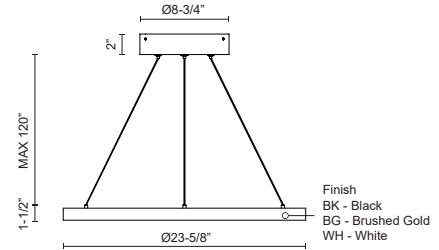

CERCHIO PD87724-UNV-010

PENDANTS

PROJECT

PD87724-BG-UNV-010
Brushed Gold

PD87724-WH-UNV-010
White

PD87724-BK-UNV-010
Black

SPECIFICATION DETAILS

Fixture Dimensions	D23-5/8" x H1-1/2"
Light Source	LED with DC Driver
Wattage	63W
Total Lumens	4700lm
Delivered Lumens	BG-1920lm*; BK-1920lm*; WH-2585lm;
Voltage	120-277V
Color Temperature	3000K
CRI (Ra)	90CRI
Optional Color Temps	2700K - 5000K Available, Minimum Order Quantities Apply
LED Rated Life	50,000 hours
Dimming	100% - 10%, TRIAC or ELV Dimmer (Not Included) or 0-10V Dimmer (Not Included)
Diffuser Details	Frosted Silicone Diffuser
Adjustable	Yes
Wire Length	120" Max
Wire Type	BG - Black Wire; BK - Black Wire; WH - Clear Wire;
Minimum Hang Height	12"
Sloped Ceiling Adaptable	Yes
Location	Dry
Illumination Direction	Up and Downlight
Canopy Dimensions	D9-1/2" x H2"
Paint Finish	BG01(Canopy); BG02(Fixture Body); BK02; WH02;
CEC Title 24 JA8	D8-5/8" x H2"
Material	Aluminum + Polymeric Material

* For custom options, consult factory for details.

* For warranty information, please visit www.kuzcolighting.com/warranty

DESCRIPTION

Extruded and rolled aluminum with rectangular profile. Flush silicone diffuser. Matte powder-coated finish. Up and down light.. Duo canopy mounting style