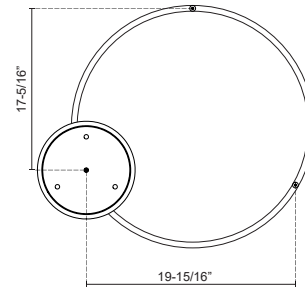

CERCHIO PD87724-UNV-010

PENDANTS

PROJECT

PD87724-BG-UNV-010
Brushed Gold

PD87724-WH-UNV-010
White

PD87724-BK-UNV-010
Black

SPECIFICATION DETAILS

Fixture Dimensions	D23-5/8" x H1-1/2"
Light Source	LED with DC Driver
Wattage	63W
Total Lumens	4700lm
Delivered Lumens	BG-1920lm*; BK-1920lm*; WH-2585lm;
Voltage	120-277V
Color Temperature	3000K
CRI (Ra)	90CRI
Optional Color Temps	2700K - 5000K Available, Minimum Order Quantities Apply
LED Rated Life	50,000 hours
Dimming	100% - 10%, TRIAC or ELV Dimmer (Not Included) or 0-10V Dimmer (Not Included)
Diffuser Details	Frosted Silicone Diffuser
Adjustable	Yes
Wire Length	120" Max
Wire Type	BG - Black Wire; BK - Black Wire; WH - Clear Wire;
Minimum Hang Height	12"
Sloped Ceiling Adaptable	Yes
Location	Dry
Illumination Direction	Up and Downlight
Canopy Dimensions	D9-1/2" x H2"
Paint Finish	BG01(Canopy); BG02(Fixture Body); BK02; WH02;
CEC Title 24 JA8	D8-5/8" x H2"
Material	Aluminum + Polymeric Material

* For custom options, consult factory for details.

* For warranty information, please visit www.kuzcolighting.com/warranty

DESCRIPTION

Extruded and rolled aluminum with rectangular profile. Flush silicone diffuser. Matte powder-coated finish. Up and down light.. Duo canopy mounting style