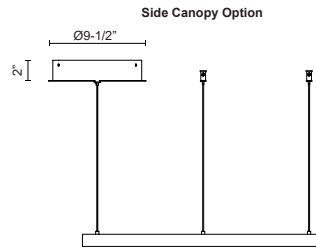

CERCHIO PD87724-UNV-010

PENDANTS

PROJECT

PD87724-BG-UNV-010
Brushed Gold

PD87724-WH-UNV-010
White

PD87724-BK-UNV-010
Black

SPECIFICATION DETAILS

Fixture Dimensions	D23-5/8" x H1-1/2"
Light Source	LED with DC Driver
Wattage	63W
Total Lumens	4700lm
Delivered Lumens	BG-1920lm*; BK-1920lm*; WH-2585lm;
Voltage	120-277V
Color Temperature	3000K
CRI (Ra)	90CRI
Optional Color Temps	2700K - 5000K Available, Minimum Order Quantities Apply
LED Rated Life	50,000 hours
Dimming	100% - 10%, TRIAC or ELV Dimmer (Not Included) or 0-10V Dimmer (Not Included)
Diffuser Details	Frosted Silicone Diffuser
Adjustable	Yes
Wire Length	120" Max
Wire Type	BG - Black Wire; BK - Black Wire; WH - Clear Wire;
Minimum Hang Height	12"
Sloped Ceiling Adaptable	Yes
Location	Dry
Illumination Direction	Up and Downlight
Canopy Dimensions	D9-1/2" x H2"
Paint Finish	BG01(Canopy); BG02(Fixture Body); BK02; WH02;
CEC Title 24 JA8	D8-5/8" x H2"
Material	Aluminum + Polymeric Material

* For custom options, consult factory for details.

* For warranty information, please visit www.kuzcolighting.com/warranty

DESCRIPTION

Extruded and rolled aluminum with rectangular profile. Flush silicone diffuser. Matte powder-coated finish. Up and down light.. Duo canopy mounting style