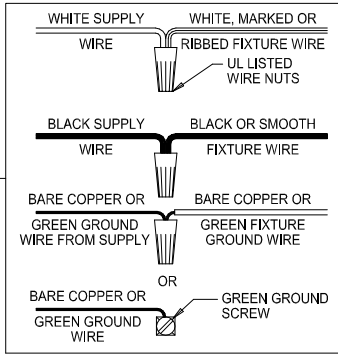

CAUTION - All glass is fragile, use care when handling Glass component(s) and or Lamp(s).

CANOPY MOUNTING & WIRE CONNECTION ASSEMBLY STEPS:

1. D,E → A
2. R → D
3. B,A → C
4. F → P,N,M
5. N → S
6. M → N
7. L → M,K — 
8. F → L,K,H
9. F → G — 
10. J,K → H
11. U,T → X
12. Y → X

**B, C, G & T
(NOT FURNISHED)
(NO INCLUIDA)
(NON FOURNIE)**

CAUTION: Read instructions carefully and turn electricity off at main circuit breaker panel before beginning installation.

350122

WARNING - If any Special Control Devices are used with this Fixture, Follow the Instructions Carefully to assure full compliance with N.E.C. requirements. If there are any questions, contact a Qualified Electrical Contractor.

CAUTION - All glass is fragile, use care when handling Glass component(s) and or Lamp(s).

CANOPY MOUNTING & WIRE CONNECTION ASSEMBLY STEPS:

1. D,E → A
2. R → D
3. B,A → C
4. H,M,K → P
5. F → G → 
6. H,J → D
7. U,T → X
8. Y → X