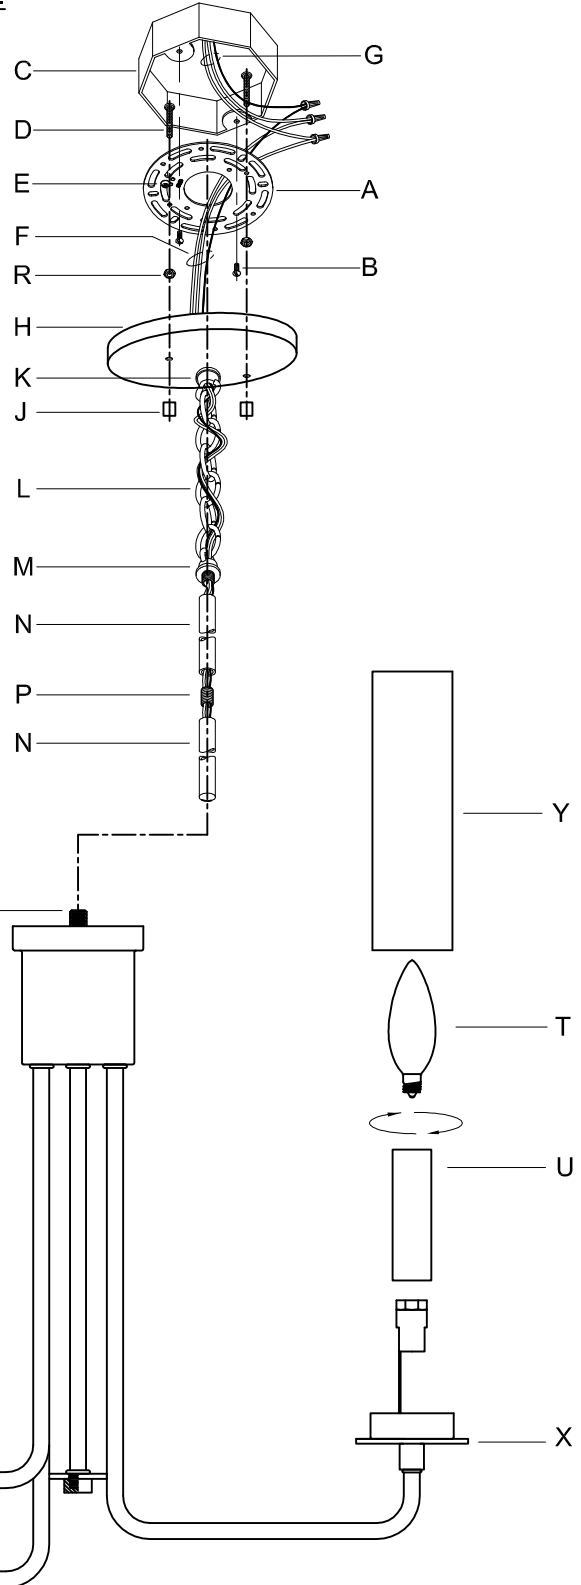

CAUTION: Read instructions carefully and turn electricity off at main circuit breaker panel before beginning installation.

350122

WARNING - If any Special Control Devices are used with this Fixture, Follow the Instructions Carefully to assure full compliance with N.E.C. requirements. If there are any questions, contact a Qualified Electrical Contractor.

CAUTION - All glass is fragile, use care when handling Glass component(s) and or Lamp(s).

CANOPY MOUNTING & WIRE CONNECTION ASSEMBLY STEPS:

1. D,E → A
2. R → D
3. B,A → C
4. F → P,N,M
5. N → S
6. M → N
7. L → M,K — 
8. F → L,K,H
9. F → G — 
10. J,K → H
11. U,T → X
12. Y → X

**B, C, G & T
(NOT FURNISHED)
(NO INCLUIDA)
(NON FOURNIE)**

CAUTION: Read instructions carefully and turn electricity off at main circuit breaker panel before beginning installation.

350122

WARNING - If any Special Control Devices are used with this Fixture, Follow the Instructions Carefully to assure full compliance with N.E.C. requirements. If there are any questions, contact a Qualified Electrical Contractor.

CAUTION - All glass is fragile, use care when handling Glass component(s) and or Lamp(s).

CANOPY MOUNTING & WIRE CONNECTION ASSEMBLY STEPS:

1. D,E → A
2. R → D
3. B,A → C
4. H,M,K → P
5. F → G → 
6. H,J → D
7. U,T → X
8. Y → X