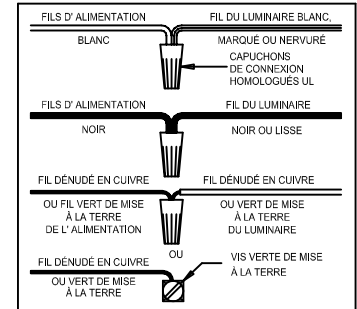

Instructions d'Assemblage et Installation

MISE EN GARDE: Lire les instructions avec soin et couper le courant au disjoncteur central avant de commencer l'installation.

AVERTISSEMENT - S'il y a d'autres mécanismes régulateurs qui s'emploient avec ce dispositif, suivre soigneusement les instructions pour satisfaire aux exigences NEC. Si vous avez des questions, consulter un électricien qualifié.

MISE EN GARDE - Le verre est toujours fragile; maniez le(s) composant(s) et/ou l' (les) ampoule(s) avec prudence.