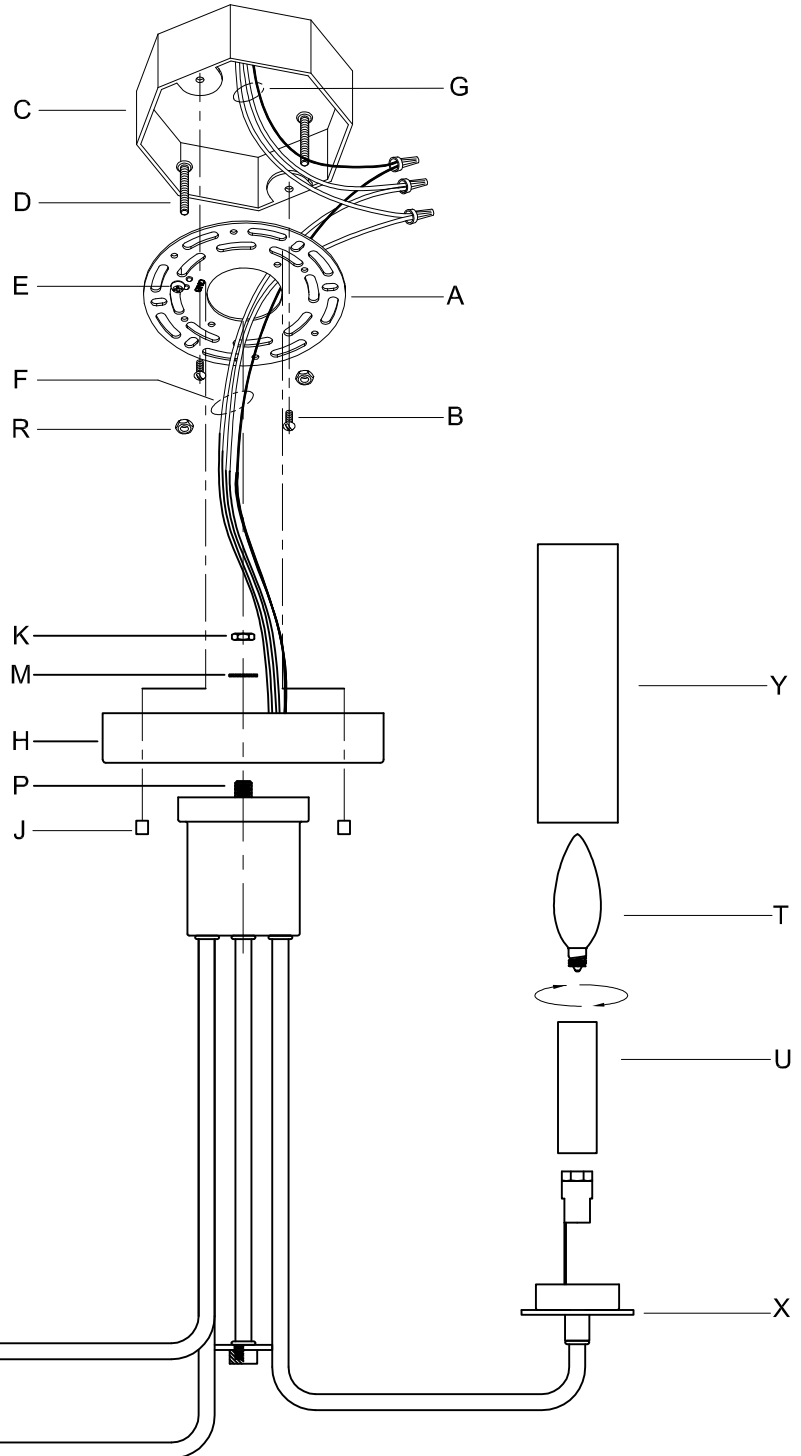

CAUTION: Read instructions carefully and turn electricity off at main circuit breaker panel before beginning installation.

350122

WARNING - If any Special Control Devices are used with this Fixture, Follow the Instructions Carefully to assure full compliance with N.E.C. requirements. If there are any questions, contact a Qualified Electrical Contractor.

CAUTION - All glass is fragile, use care when handling Glass component(s) and or Lamp(s).

CANOPY MOUNTING & WIRE CONNECTION ASSEMBLY STEPS:

1. D,E → A
2. R → D
3. B,A → C
4. F → P,N,M
5. N → S
6. M → N
7. L → M,K — 
8. F → L,K,H
9. F → G — 
10. J,K → H
11. U,T → X
12. Y → X

**B, C, G & T
(NOT FURNISHED)
(NO INCLUIDA)
(NON FOURNIE)**

CAUTION: Read instructions carefully and turn electricity off at main circuit breaker panel before beginning installation.

350122

WARNING - If any Special Control Devices are used with this Fixture, Follow the Instructions Carefully to assure full compliance with N.E.C. requirements. If there are any questions, contact a Qualified Electrical Contractor.

CAUTION - All glass is fragile, use care when handling Glass component(s) and or Lamp(s).

CANOPY MOUNTING & WIRE CONNECTION ASSEMBLY STEPS:

1. D,E → A
2. R → D
3. B,A → C
4. H,M,K → P
5. F → G → 
6. H,J → D
7. U,T → X
8. Y → X