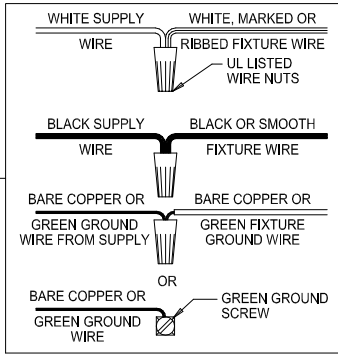

CAUTION: Read instructions carefully and turn electricity off at main circuit breaker panel before beginning installation.

350122

WARNING - If any Special Control Devices are used with this Fixture, Follow the Instructions Carefully to assure full compliance with N.E.C. requirements. If there are any questions, contact a Qualified Electrical Contractor.

CAUTION - All glass is fragile, use care when handling Glass component(s) and or Lamp(s).

CANOPY MOUNTING & WIRE CONNECTION ASSEMBLY STEPS:

1. D,E → A
2. R → D
3. B,A → C
4. F → P,N,M
5. N → S
6. M → N
7. L → M,K — 
8. F → L,K,H
9. F → G — 
10. J,K → H
11. U,T → X
12. Y → X

**B, C, G & T
(NOT FURNISHED)
(NO INCLUIDA)
(NON FOURNIE)**

CAUTION: Read instructions carefully and turn electricity off at main circuit breaker panel before beginning installation.

350122

WARNING - If any Special Control Devices are used with this Fixture, Follow the Instructions Carefully to assure full compliance with N.E.C. requirements. If there are any questions, contact a Qualified Electrical Contractor.

CAUTION - All glass is fragile, use care when handling Glass component(s) and or Lamp(s).

CANOPY MOUNTING & WIRE CONNECTION ASSEMBLY STEPS:

1. D,E → A
2. R → D
3. B,A → C
4. H,M,K → P
5. F → G → 
6. H,J → D
7. U,T → X
8. Y → X