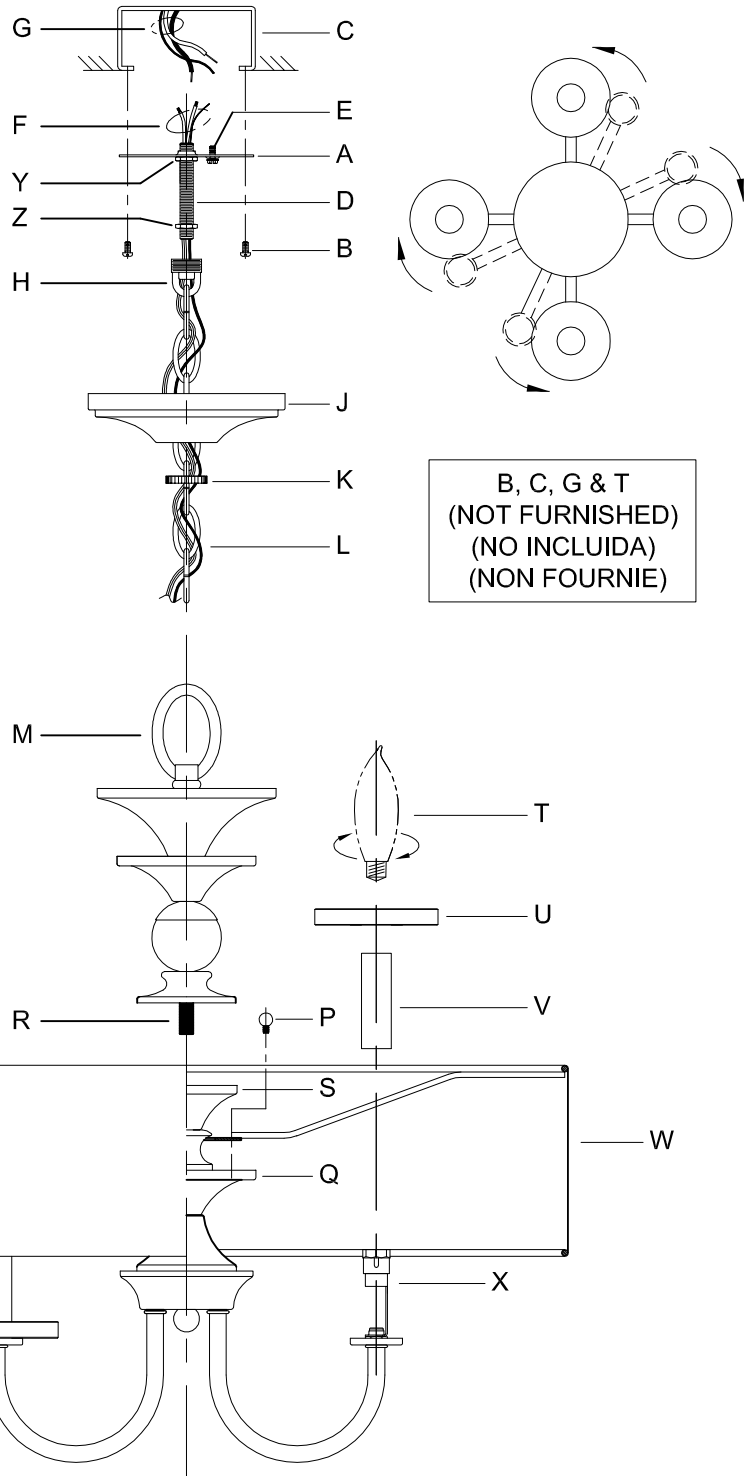

Assembly & Installation Instructions

CAUTION: Read instructions carefully and turn electricity off at main circuit breaker panel before beginning installation.

500043

WARNING - If any Special Control Devices are used with this Fixture, Follow the Instructions Carefully to assure full compliance with N.E.C. requirements. If there are any questions, contact a Qualified Electrical Contractor.

CAUTION - All glass is fragile, use care when handling Glass component(s) and or Lamp(s).

ASSEMBLY STEPS:

PASOS PARA ENSAMBLAR:

MODE D'ASSEMBLAGE:

1. D,E → A
2. B,A → C
3. Y,Z,H → D (TO LOCK) (APRETAR) (À VERROUILLER)
4. Z → H
5. F → R,M
6. R → S
7. L → M
8. K,J → L
9. L → H
10. F → L,K,J,H,D
11. F → G
12. J,K → H
13. P,W → Q
14. V,U → X
15. T → X

ADJUST HEIGHT WITH "D"
 Y → A (TO LOCK)

AJUSTA LA ALTURA CON "D"
 Y → A (APRETAR)

RÉGLEZ LA HAUTEUR AVEC "D"
 Y → A (À VERROUILLER)

Instructions d'Assemblage et Installation

MISE EN GARDE: Lire les instructions avec soin et couper le courant au disjoncteur central avant de commencer l'installation.