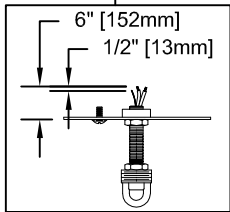

ASSEMBLY STEPS:

PASOS PARA ENSAMBLAR:

MODE D'ASSEMBLAGE:

1. D,E → A
2. B,A → C
3. Y,Z,H → D (TO LOCK) (APRETAR) (À VERROUILLER)
4. Z → H
5. F → R,M
6. R → S
7. L → M
8. K,J → L
9. L → H
10. F → L,K,J,H,D
11. F → G
12. J,K → H
13. P,W → Q
14. V,U → X
15. T → X